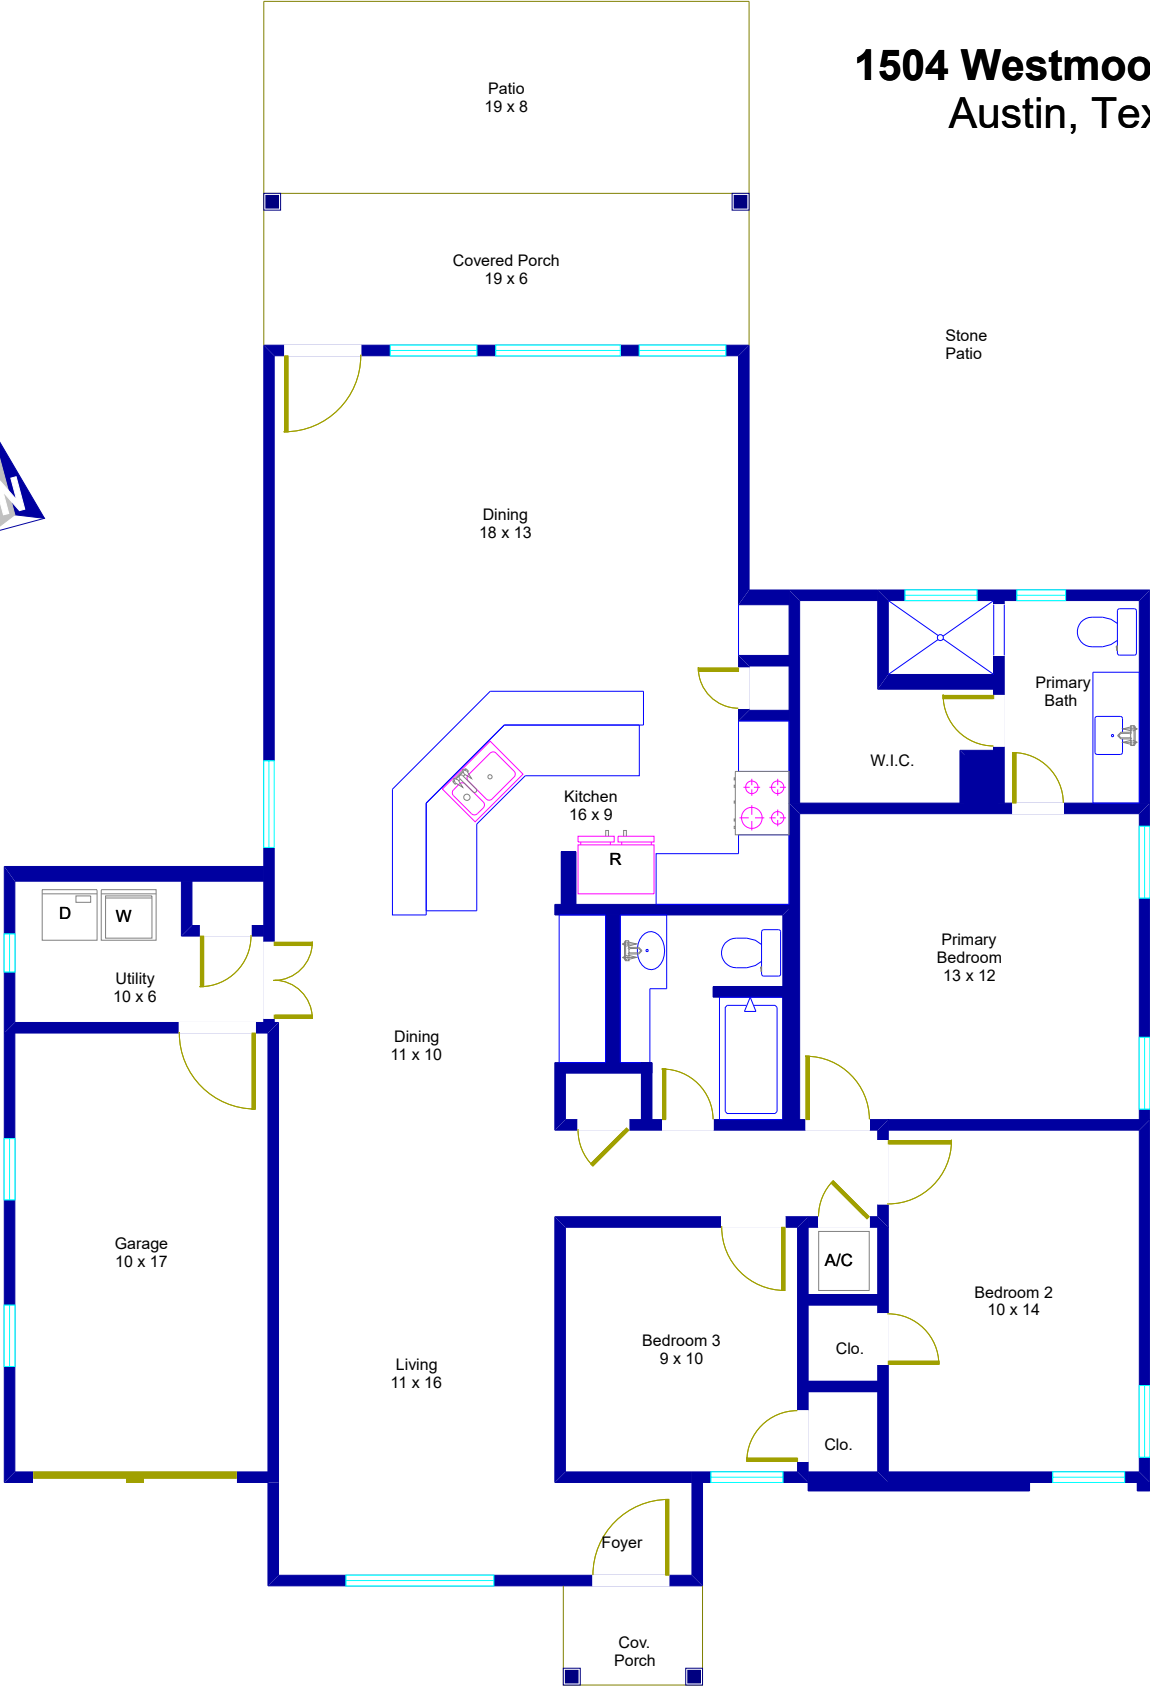

1504 Westmoor Drive Austin, Texas

© Floor Plan Graphics LLC 2024. This floor plan is an artistic rendering only. All dimensions are approximate. Floor Plan Graphics LLC and Moreland Properties make no representation or warranty as to this rendering's accuracy and no measurements or dimensions should be relied upon without independent verification. This floor plan and its respective square footage information and material remain the property of Floor Plan Graphics LLC.